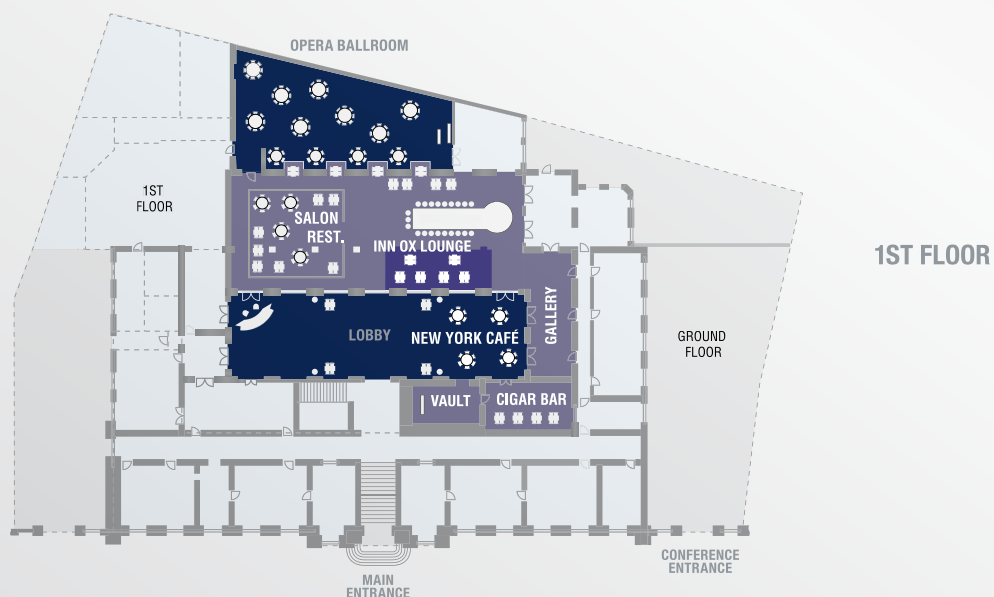

Aida is the largest conference room, very convenient for any kind of event, with a seating capacity for up to 320 guests. The medium sized Tosca and naturally lit Carmen can accommodate over 100 guests and are adjoined by the smaller rooms Turandot, Traviata and Juliette which offer a nice ambience with plenty of natural light. The first floor offers multifunctional hall Ballroom Opera connected to New York Cafe and restaurant Salon as well as magnificent historical Lobby and unique Cigar bar. All the rooms have next-generation audio-video installations. The staff has considerable experience and enthusiasm to help to make every meeting a five star meeting.

BANQUET AND CONFERENCE CAPACITY

ROOM	Dimensions (in meters)	Height	Square (Metres)	Feet	Round Tables	Cocktail Style	Cabaret Style	Classroom Style	Theater Style	U-shape Style	Block
AIDA	23 x 12.3	3,6	283,3	3456	136	360	102	180	320	66	72
TOSCA	19 x 6.9	3,6	131,1	1403	64	120	48	76	104	44	50
CARMEN	19.4 x 5.9	2,5	114,5	1225	64	100	48	78	108	44	50
TURANDOT	7.5 x 4.5	2,5	33,8	361	-	25	-	18	25	14	16
TRAVIATA	7.5 x 4.5	2,5	33,8	361	-	25	-	18	25	14	16
JULIETTE	6.3 x 4	3,6	25,2	270	-	20	-	16	20	10	12
OPERA	20 x 12.5	2,5	220,0	2354	120	250	90	120	200	51	60
LOBBY	33 x 9	5	297,0	3178	160	330	120	144	300	87	96
SALON RESTAURANT	11 x 11	5	121,0	1295	40	70	30	36	50	23	26
GALLERY	5 x 12	5	60,0	642	32	55	18	36	64	27	30
CIGAR BAR	7 x 4	4	28,0	300	10	25	-	12	20	13	14