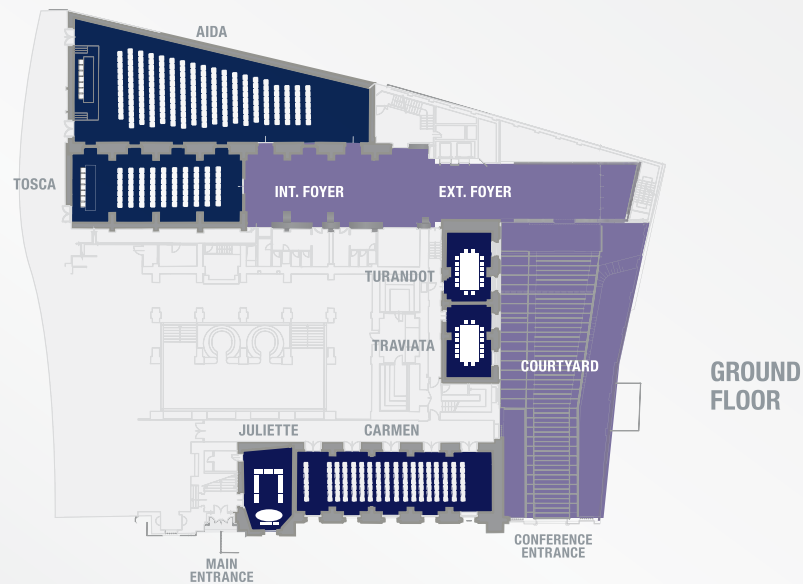

Aida is the largest conference room, very convenient for any kind of event, with a seating capacity for up to 320 guests. The medium sized Tosca and naturally lit Carmen can accommodate over 100 guests and are adjoined by the smaller rooms Turandot, Traviata and Juliette which offer a nice ambience with plenty of natural light. The first floor offers multifunctional hall Ballroom Opera connected to New York Cafe and restaurant Salon as well as magnificent historical Lobby and unique Cigar bar. All the rooms have next-generation audio-video installations. The staff has considerable experience and enthusiasm to help to make every meeting a five star meeting.

BANQUET AND CONFERENCE CAPACITY

ROOM	Dimensions (in meters)	Height	Square (Metres)	Feet	Round Tables	Cocktail Style	Cabaret Style	Classroom Style	Theater Style	U-shape Style	Block
AIDA	23 x 12.3	3,6	283,3	3456	136	360	102	180	320	66	72
TOSCA	19 x 6.9	3,6	131,1	1403	64	120	48	76	104	44	50
CARMEN	19.4 x 5.9	2,5	114,5	1225	64	100	48	78	108	44	50
TURANDOT	7.5 x 4.5	2,5	33,8	361	-	25	-	18	25	14	16
TRAVIATA	7.5 x 4.5	2,5	33,8	361	-	25	-	18	25	14	16
JULIETTE	6.3 x 4	3,6	25,2	270	-	20	-	16	20	10	12
OPERA	20 x 12.5	2,5	220,0	2354	120	250	90	120	200	51	60
LOBBY	33 x 9	5	297,0	3178	160	330	120	144	300	87	96
SALON RESTAURANT	11 x 11	5	121,0	1295	40	70	30	36	50	23	26
GALLERY	5 x 12	5	60,0	642	32	55	18	36	64	27	30
CIGAR BAR	7 x 4	4	28,0	300	10	25	-	12	20	13	14